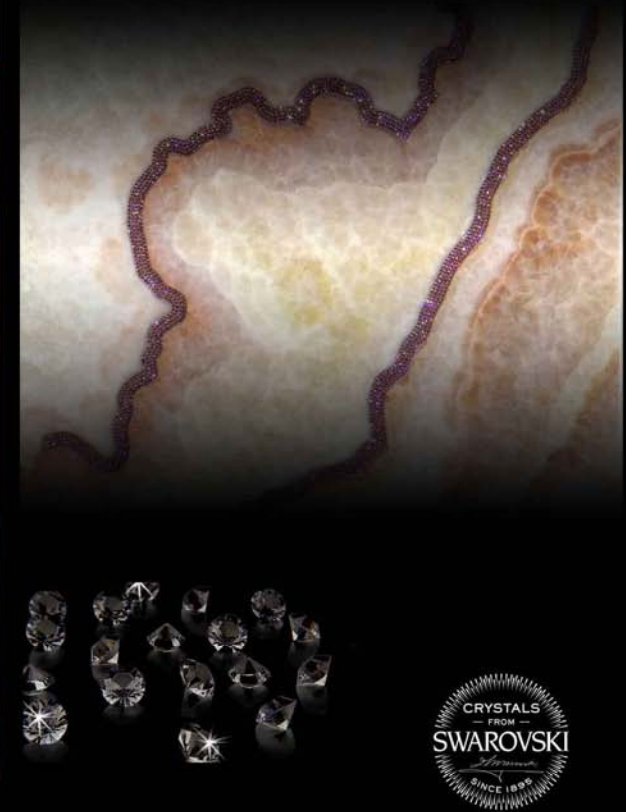

ASI CORP/ 07

ROYAL
SWAROVSKI CRYSTALS CASTED ALONG WITH
VEINS OF ONYX - WALL PANEL