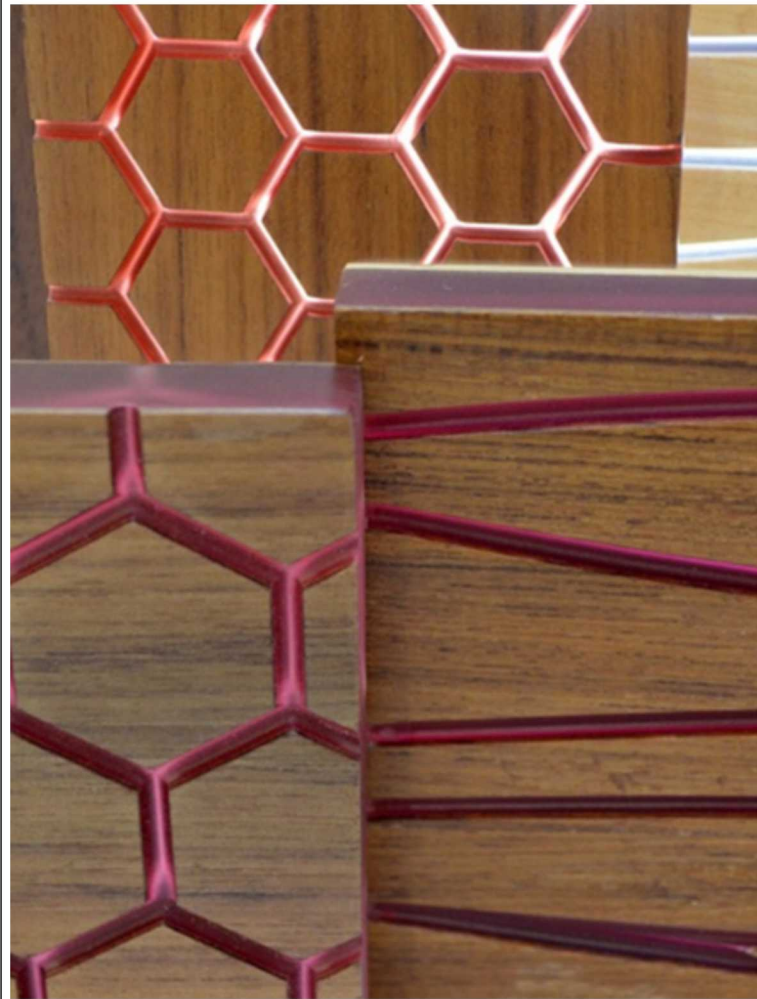

matériO'

matériO'

LUXURY SURFACES

Wood + resin

W-0612

How to actually play with wood and transparency? This company has a large collection of possible combinations of wood and resin, to create amazing effects with various designs.

Several ranges:

- Fusion, dedicated to resin in various shades casted in solid wooden strips.
- Routed fusion, the panels are carved in 3D.

- Radiant&Intarsio, involves resin and wood to create intricated patterns.

matériO'

SOLITAIRE

Wood, marble, and Solid surface + crystals

G-0707

Want to bring some bling to your boring daily life? One solution is to contact this company, which is specialized in the insertion of Swarovski® crystals in materials such as marble, wood, and Solid surface such as Corian®. The crystals can either be mounted on top of the desired substrate, appearing in relief, or be embedded into the substrate and covered with a high grade resin so that such combinations can even be used for flooring! Any design is possible... You just have to let your imagination fly!