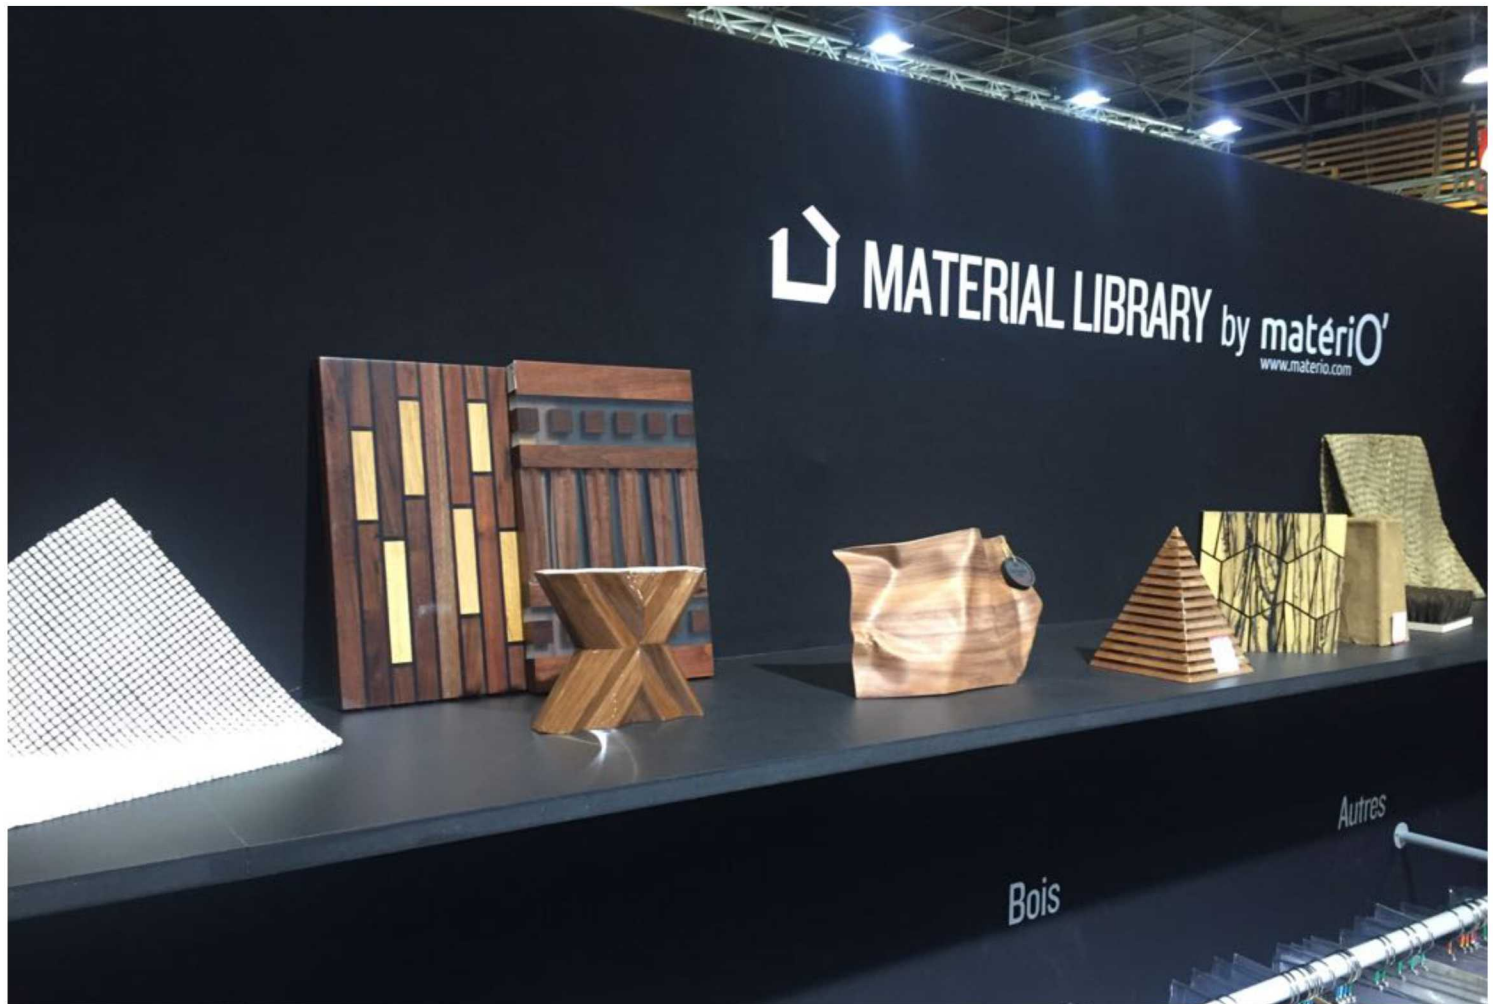

matériO'

matériO'

LUXURY SURFACES

Wood + resin

W-0612

How to actually play with wood and transparency? This company has a large collection of possible combinations of wood and resin, to create amazing effects with various designs.

Several ranges:

- Fusion, dedicated to resin in various shades casted in solid wooden strips.
- Routed fusion, the panels are carved in 3D.

- Radiant&Intarsio, involves resin and wood to create intricated patterns.