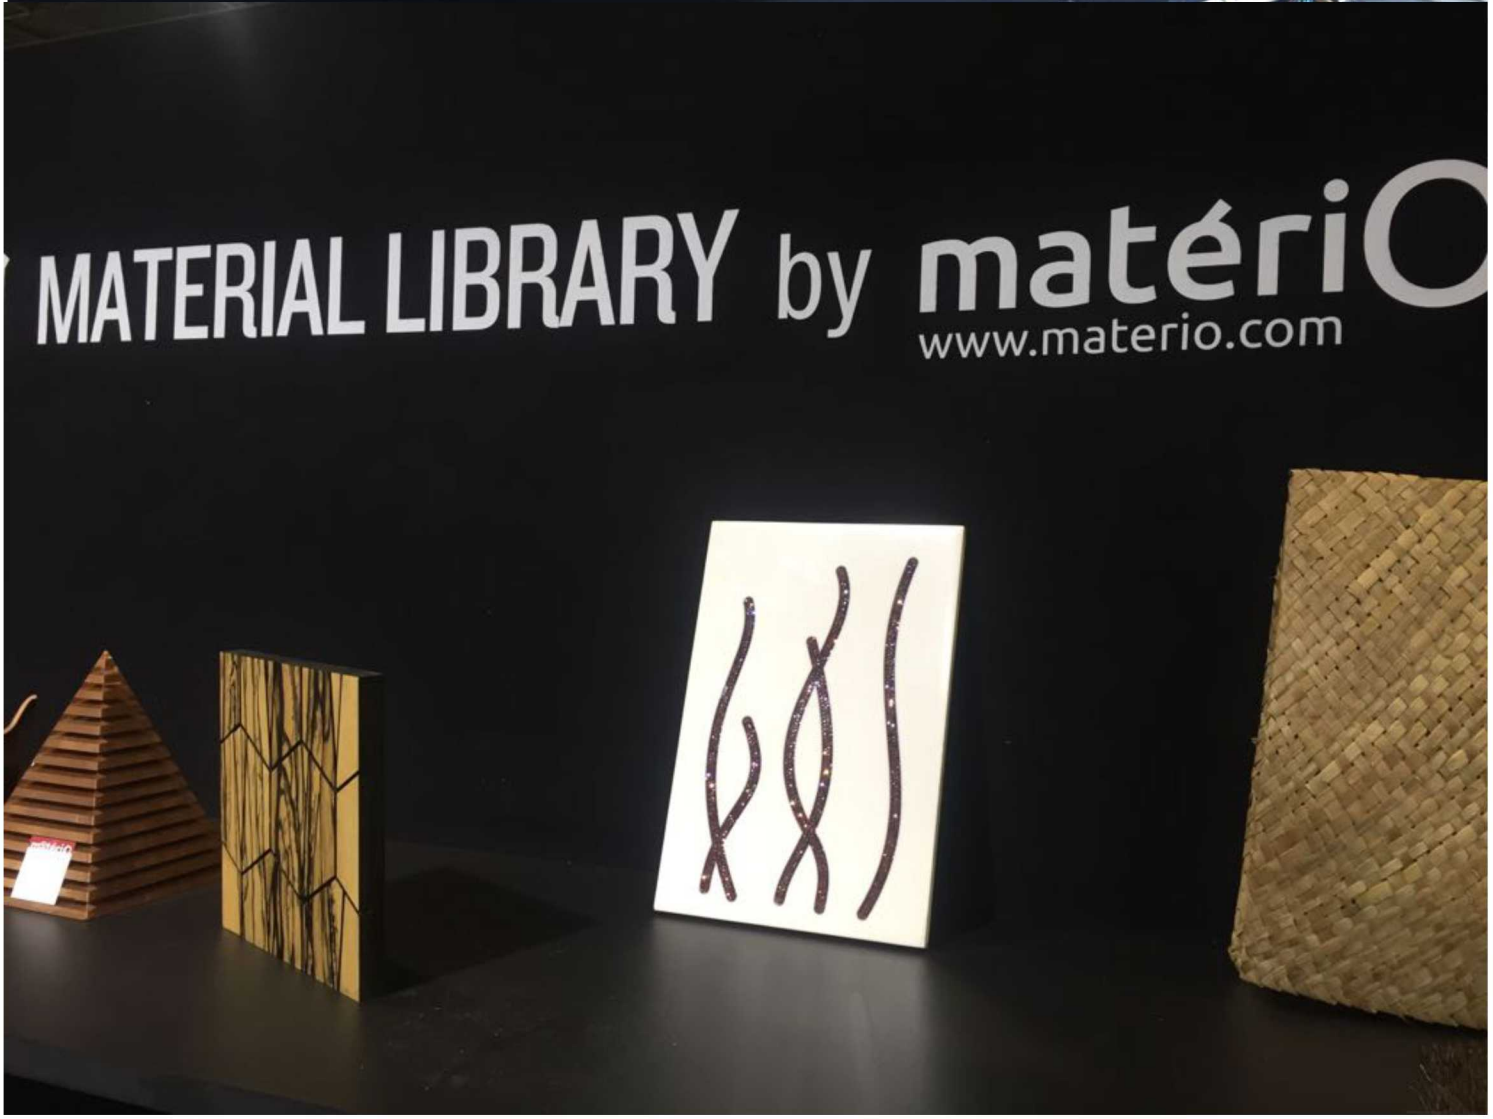

matériO'

matériO'

LUXURY SURFACES

Wood + resin

W-0612

How to actually play with wood and transparency? This company has a large collection of possible combinations of wood and resin, to create amazing effects with various designs.

Several ranges:

- Fusion, dedicated to resin in various shades casted in solid wooden strips.
- Routed fusion, the panels are carved in 3D.

- Radiant&Intarsio, involves resin and wood to create intricated patterns.