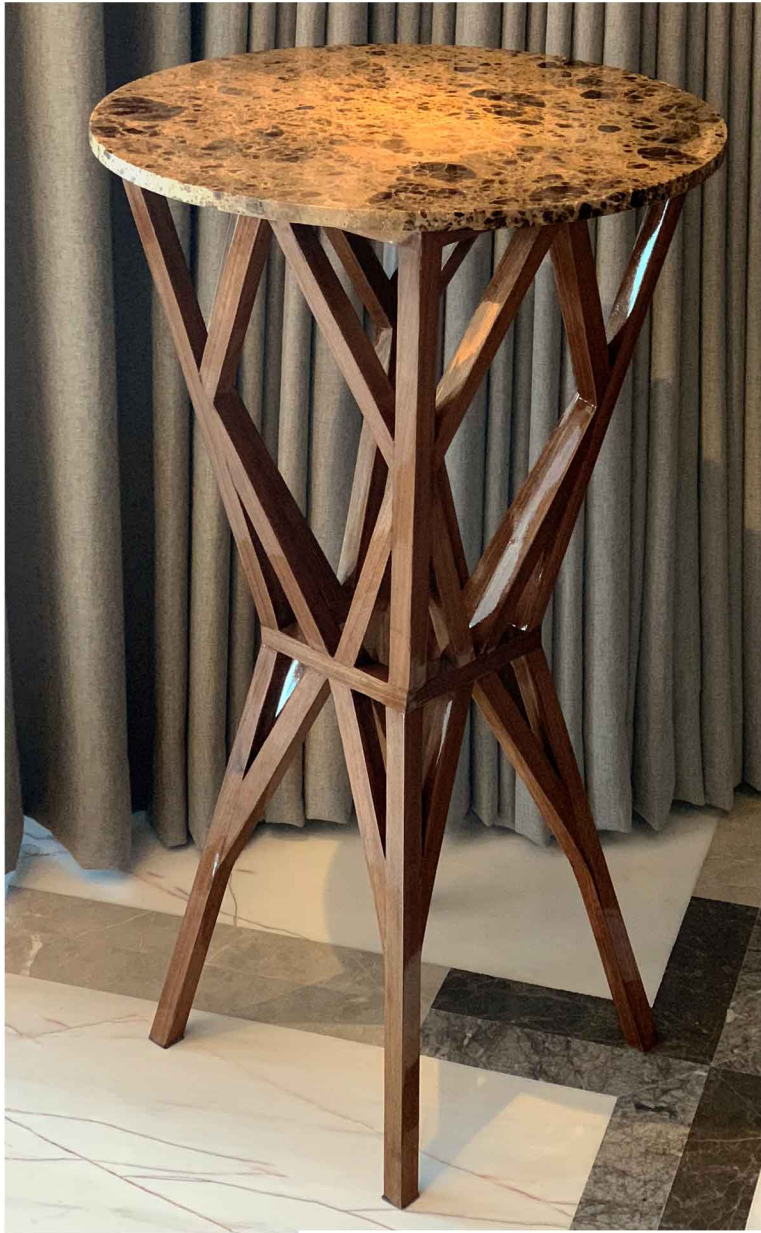

Language Of Luxury[®]

Innovations

SLIM WUD

**MINIMALIST INNOVATIVE FURNITURE THAT WILL
TURN YOUR INTERIOR INTO A SLEEK SANCTUARY.**

PLEASE MAIL US FOR MORE
PDF APPLICATIONS REQUIREMENT.

E-MAIL: info@anvilifestyle.com